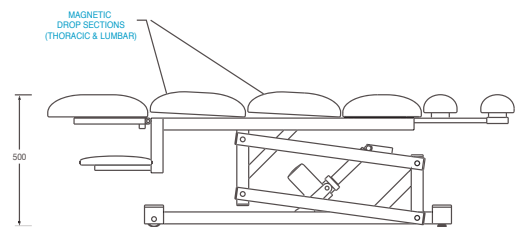

Shown with the Advantage Top

Apollo™

DROP TABLE

The Athlegen Apollo provides you with the confidence and stability to perform at your best. The magnetic drop sections offer you maintenance free operation, saving you time and money. The ergonomic design ensures superior patient comfort and excellent practitioner access. The table can be adjusted quickly and quietly, from a minimum working height of 500mm to a maximum working height of 990mm. Fast height adjustment means less wasted time between treatments. The Apollo is supplied standard with **Ultra firm Adjustment cushioning**.

The Athlegen Apollo Chiropractic table is endorsed by the Chiropractors' Association of Australia.

features

- Electric power height adjustment system is driven by a commercial grade linear actuator made in Germany ensuring fast, reliable and vibration free performance.
- Innovative magnetic coupled drop design delivers fast response times and long life. *(optional)*
- 8 pivot lifting arm mechanism, super strong with self lubricating nylon bushes to ensure smooth and quiet operation.
- Upholstery construction features special high density foam rubbers and incorporates soft edge technology.
- High quality protective coated vinyl with oil resistant properties; durable with a soft and comfortable feel.
- Unique Advantage top design allows increased practitioner access during treatments. *(optional)*
- Combination of concealed wheels and floor levers.
- Durable powder coated rust resistant frame.
- Heavy duty stainless steel footswitch
- Built to last with minimum maintenance.

Powder coated, rust resistant steel frame

Maximum working height

990mm (with Endurance foam)

Minimum working height

500mm (with repol foam)

Maximum working load

175kg

Power requirements

240 VAC @ 3.4 AMPS

Table Length

Length with extendable foot rest (in retracted position) 1700mm
Length with extendable foot rest (in the fully extended position) 1900mm

Shipping dimensions

1900mm x 800mm x 800mm