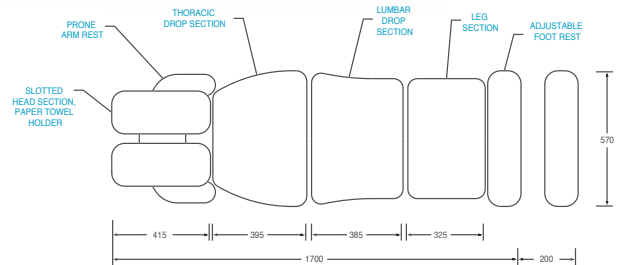

Shown with the Advantage Top

Apollo™

DROP TABLE

The Athlegen Apollo provides you with the confidence and stability to perform at your best. The magnetic drop sections offer you maintenance free operation, saving you time and money. The ergonomic design ensures superior patient comfort and excellent practitioner access. The table can be adjusted quickly and quietly, from a minimum working height of 500mm to a maximum working height of 990mm. Fast height adjustment means less wasted time between treatments. The Apollo is supplied standard with **Ultra firm Adjustment cushioning**.

The Athlegen Apollo Chiropractic table is endorsed by the Chiropractors' Association of Australia.

features

- Electric power height adjustment system is driven by a commercial grade linear actuator made in Germany ensuring fast, reliable and vibration free performance.
- Innovative magnetic coupled drop design delivers fast response times and long life. *(optional)*
- 8 pivot lifting arm mechanism, super strong with self lubricating nylon bushes to ensure smooth and quiet operation.
- Upholstery construction features special high density foam rubbers and incorporates soft edge technology.
- High quality protective coated vinyl with oil resistant properties; durable with a soft and comfortable feel.
- Unique Advantage top design allows increased practitioner access during treatments. *(optional)*
- Combination of concealed wheels and floor levers.
- Durable powder coated rust resistant frame.
- Heavy duty stainless steel footswitch
- Built to last with minimum maintenance.

Powder coated, rust resistant steel frame

Maximum working height

990mm (with Endurance foam)

Minimum working height

500mm (with repol foam)

Maximum working load

175kg

Power requirements

240 VAC @ 3.4 AMPS

Table Length

Length with extendable foot rest (in retracted position) 1700mm
Length with extendable foot rest (in the fully extended position) 1900mm

Shipping dimensions

1900mm x 800mm x 800mm