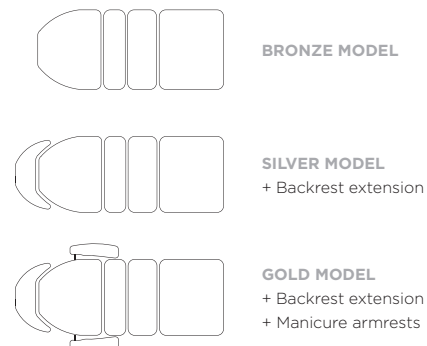

**REMOVABLE BACKREST EXTENSION**

The backrest extension provides additional support and comfort for taller clients. It is removable and interchangeable with the head cradle accessory.

**OPTIONAL COMFORT CUSHIONING**

Choose from three optional Dunlop® cushioning systems. Luxura is our most luxurious option with premium Enduro® and Viscoflex® memory foam. Alternatively, choose Enduro® foam for support or Comfort foam for an extra thick upholstered look.

**OPTIONAL FOLD-AWAY ARMREST**

Our superior sturdy armrest neatly stows away when not in use. This optional extra is perfect for massage treatments.

**KEY OPTIONS**

	STANDARD	OPTIONAL
<b>DUNLOP CUSHIONING</b>	55mm, medium finish	Enduro (70mm, firm finish) Luxura (80mm, luxurious finish) Comfort (90mm, medium finish)
<b>BACKREST EXTENSION</b>	Gold models	Bronze & Silver models
<b>FOLD-AWAY ARMREST</b>	N/A	All models
<b>MANICURE ARMRESTS</b>	Gold model	Silver & Bronze models
<b>BASE STYLE</b>	Concealed in-line wheels	75mm locking castors
<b>FOOTSWITCH</b>	Single	One on each side of the table
<b>TABLE WIDTH</b>	680mm	730mm