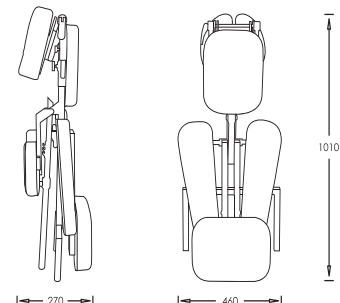

VERSATILE HEIGHT RANGE

With multiple height settings, the Traveller can comfortably accommodate a large range of different-sized patients from 1.2 to 2m.

CHEST BOLSTER

The chest bolster offers additional support and comfort for women during treatments.

COMPACT DESIGN

Weighing only 7.6kg, the Traveller is extremely lightweight and folds flat for easy transportation. Easy to set up and fold away without any of the noise or fuss of pressing locking buttons.

FREE INCLUDED TRANSIT BAG

Made from a heavy-duty fabric, transit bags offer excellent table protection. The side pocket is handy for storing accessories, while the padded adjustable shoulder strap and side strap help share the weight of the chair across your body for easy transportation.

KEY SPECIFICATIONS

CUSHIONING	40mm, medium finish
UPHOLSTERY	Blue Grey Galaxy Plus PU fabric
UPHOLSTERY BOARD	5.5mm plywood (3 ply)
LEG SYSTEM	Aluminium
TABLE WEIGHT	7.6kg
TOP DIMENSIONS	Chest: 320 x 255mm Seat: 340 x 255mm Knee rest: 140 x 470mm Armrest: 190 x 370mm Chest bolster: 75 x 230mm
FOLDED DIMENSIONS	1010 x 460 x 270mm
SAFE WORKING LOAD	Chair: 155kg Head cradle: 20kg
SHIPPING	1030 x 500 x 290mm 9.6kg
WARRANTY	Structural: 5 years Hardware: 2 years Cables: 2 years Plywood base: 2 years Head cradle: 1 year Accessories: 1 year Upholstery: To arrive in perfect condition