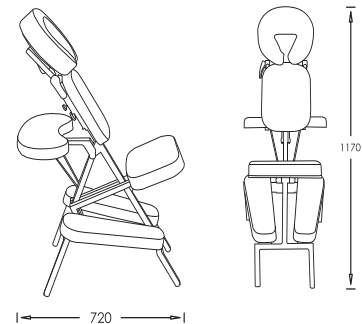

VERSATILE HEIGHT RANGE

With multiple height settings, the Traveller can comfortably accommodate a large range of different-sized patients from 1.2 to 2m.

CHEST BOLSTER

The chest bolster offers additional support and comfort for women during treatments.

COMPACT DESIGN

Weighing only 7.6kg, the Traveller is extremely lightweight and folds flat for easy transportation. Easy to set up and fold away without any of the noise or fuss of pressing locking buttons.

FREE INCLUDED TRANSIT BAG

Made from a heavy-duty fabric, transit bags offer excellent table protection. The side pocket is handy for storing accessories, while the padded adjustable shoulder strap and side strap help share the weight of the chair across your body for easy transportation.

KEY SPECIFICATIONS

CUSHIONING	40mm, medium finish
UPHOLSTERY	Blue Grey Galaxy Plus PU fabric
UPHOLSTERY BOARD	5.5mm plywood (3 ply)
LEG SYSTEM	Aluminium
TABLE WEIGHT	7.6kg
TOP DIMENSIONS	Chest: 320 x 255mm Seat: 340 x 255mm Knee rest: 140 x 470mm Armrest: 190 x 370mm Chest bolster: 75 x 230mm
FOLDED DIMENSIONS	1010 x 460 x 270mm
SAFE WORKING LOAD	Chair: 155kg Head cradle: 20kg
SHIPPING	1030 x 500 x 290mm 9.6kg
WARRANTY	Structural: 5 years Hardware: 2 years Cables: 2 years Plywood base: 2 years Head cradle: 1 year Accessories: 1 year Upholstery: To arrive in perfect condition