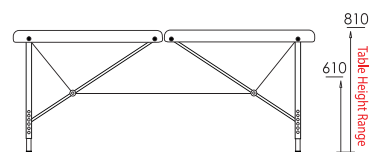

PRODUCT INFORMATION

FACE HOLE OPTIONS

The face hole and face hole plug allow you to move patients quickly between prone and supine positions - no need to rotate the patient to the other end of the table to avoid the face hole.

OPTIONAL HEAD CRADLE, FACE PAD & ARMREST

An alternative to the face hole, the head cradle's height and angle can be adjusted to suit each patient. Extends the table length by 300mm, which is handy for treating taller patients.

SUPERIOR DESIGN

With twin cables, parallel struts and a CNC precision crafted plywood base, the Elite 635 and the Elite 720 provide sturdy support.

FOLDING DESIGN

Both the Elite 635 and Elite 720 are extremely lightweight and the portable design makes them easy to transport.

HEIGHT ADJUSTMENT

The Elite 635 and Elite 720 feature D-shape aluminium legs that make it fast and easy to adjust the height of the table. Both tables feature small increment adjustments to ensure you can find a table height that is perfect for you.

OPTIONAL TRANSIT BAG

Made from a heavy-duty fabric, transit bags offer excellent table protection. The side pocket is handy for storing accessories, while the padded adjustable shoulder strap and side strap help share the weight of the table across your body for easy transportation.

KEY SPECIFICATIONS