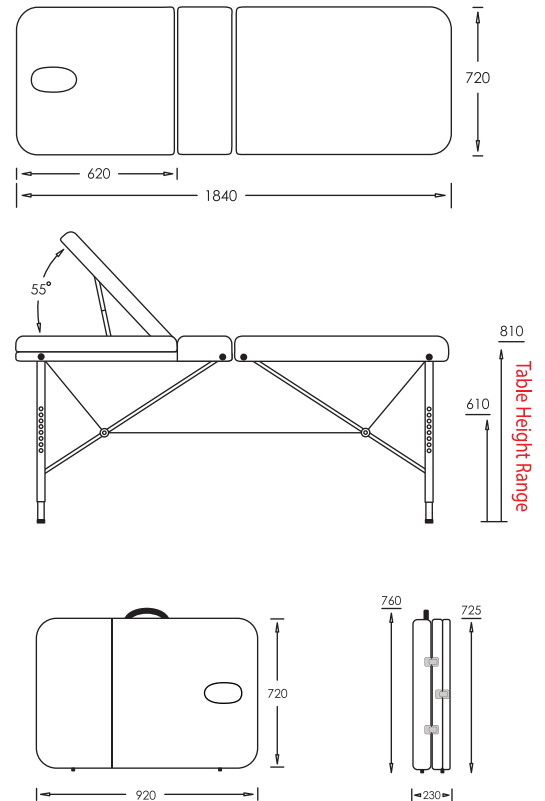

KEY SPECIFICATIONS

CUSHIONING	64mm, medium finish
UPHOLSTERY	Blue Grey Galaxy Plus PU fabric
UPHOLSTERY BOARD	5.5mm plywood (3 ply)
LEG & STRUT SYSTEM	D-shape leg Aluminium triangulation struts Twin cable support
HEIGHT RANGE	620 to 820mm Adjustments: 8 Increments: 25mm
TABLE WEIGHT	13.7kg
TOP DIMENSIONS	1840 x 720mm
FOLDED DIMENSIONS	920 x 725 x 230mm
SAFE WORKING LOAD	205kg Head cradle (optional): 20kg
SHIPPING	950 x 765 x 240mm 16.7kg
WARRANTY	Structural: 5 years Hardware: 2 years Cables: 2 years Plywood base: 2 years Accessories: 1 year Upholstery: To arrive in perfect condition

SUPERIOR DESIGN

With twin cables, parallel struts and a CNC precision crafted plywood base, the Elite ABR provides sturdy support.

OPTIONAL HEAD CRADLE, FACE PAD & ARMREST

An alternative to the face hole, the head cradle's height and angle can be adjusted to suit each patient. Extends the table length by 300mm, which is handy for treating taller patients.

FOLDING DESIGN

Weighing only 16.5kg, the Elite ABR is extremely lightweight and the portable design makes it easy to transport.

OPTIONAL TRANSIT BAG

Made from a heavy-duty fabric, transit bags offer excellent table protection. The side pocket is handy for storing accessories, while the padded adjustable shoulder strap and side strap help share the weight of the table across your body for easy transportation.

KEY SPECIFICATIONS

CUSHIONING	64mm, medium finish
UPHOLSTERY	Blue Grey Galaxy Plus PU fabric
UPHOLSTERY BOARD	5.5mm plywood (3 ply)
LEG & STRUT SYSTEM	D-shape leg Aluminium parallel struts Twin cable support
HEIGHT RANGE	610 to 810mm Adjustments: 8 Increments: 25mm
ADJUSTMENTS	Backrest: +55°
TABLE WEIGHT	16.5kg
TOP DIMENSIONS	1840 x 720mm
FOLDED DIMENSIONS	920 x 725 x 230mm
SAFE WORKING LOAD	205kg Head cradle (optional): 20kg
SHIPPING	950 x 765 x 240mm 19.5kg
WARRANTY	Structural: 5 years Hardware: 2 years Cables: 2 years Plywood base: 2 years Accessories: 1 year Upholstery: To arrive in perfect condition