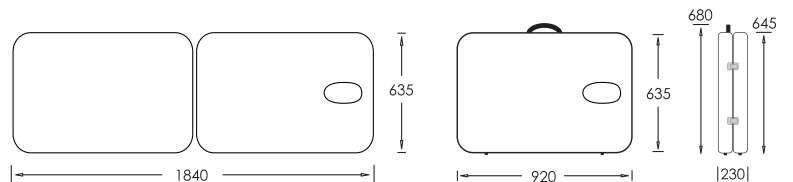

FOLDING DESIGN

Both the Elite 635 and Elite 720 are extremely lightweight and the portable design makes them easy to transport.

HEIGHT ADJUSTMENT

The Elite 635 and Elite 720 feature D-shape aluminium legs that make it fast and easy to adjust the height of the table. Both tables feature small increment adjustments to ensure you can find a table height that is perfect for you.

OPTIONAL TRANSIT BAG

Made from a heavy-duty fabric, transit bags offer excellent table protection. The side pocket is handy for storing accessories, while the padded adjustable shoulder strap and side strap help share the weight of the table across your body for easy transportation.

KEY SPECIFICATIONS

	ELITE 635	ELITE 720
TABLE WEIGHT	12.4kg	13.7kg
TOP DIMENSIONS	1840 x 635mm	1840 x 720mm
FOLDED DIMENSIONS	920 x 645 x 230mm	920 x 725 x 230mm
SHIPPING DIMENSIONS	950 x 685 x 240mm	950 x 765 x 240mm
SHIPPING WEIGHT	15.4kg	16.7kg
CUSHIONING	64mm, medium finish	
UPHOLSTERY	Blue Grey Galaxy Plus PU fabric	
UPHOLSTERY BOARD	5.5mm plywood (3 ply)	
LEG & STRUT SYSTEM	D-shape leg Aluminium parallel struts Twin cable support	
HEIGHT RANGE	610 to 810mm Adjustments: 8 Increments: 25mm	
SAFE WORKING LOAD	205kg Head cradle (optional): 20kg	
WARRANTY	Structural: 5 years Hardware: 2 years Cables: 2 years Plywood base: 2 years Accessories: 1 year Upholstery: To arrive in perfect condition	

ELITE 635