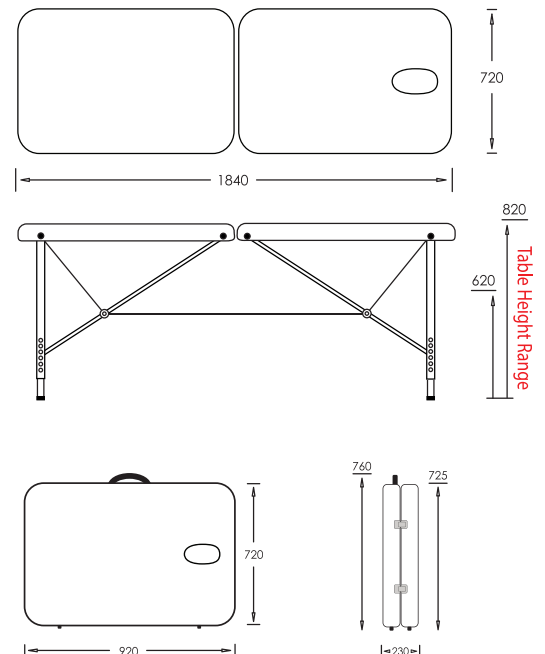

OPTIONAL HEAD CRADLE, FACE PAD & ARMREST

An alternative to the face hole, the head cradle's height and angle can be adjusted to suit each patient. Extends the table length by 300mm, which is handy for treating taller patients.

HEIGHT ADJUSTMENT

The D-shape aluminium legs make it fast and easy to adjust the height of the table. The table features small increment adjustments to ensure you can find a table height that is perfect for you.

KEY SPECIFICATIONS

CUSHIONING	64mm, medium finish
UPHOLSTERY	Blue Grey Galaxy Plus PU fabric
UPHOLSTERY BOARD	5.5mm plywood (3 ply)
LEG & STRUT SYSTEM	D-shape leg Aluminium triangulation struts Twin cable support
HEIGHT RANGE	620 to 820mm Adjustments: 8 Increments: 25mm
TABLE WEIGHT	13.7kg
TOP DIMENSIONS	1840 x 720mm
FOLDED DIMENSIONS	920 x 725 x 230mm
SAFE WORKING LOAD	205kg Head cradle (optional): 20kg
SHIPPING	950 x 765 x 240mm 16.7kg
WARRANTY	Structural: 5 years Hardware: 2 years Cables: 2 years Plywood base: 2 years Accessories: 1 year Upholstery: To arrive in perfect condition

KEY SPECIFICATIONS

	ELITE 635	ELITE 720
TABLE WEIGHT	12.4kg	13.7kg
TOP DIMENSIONS	1840 x 635mm	1840 x 720mm
FOLDED DIMENSIONS	920 x 645 x 230mm	920 x 725 x 230mm
SHIPPING DIMENSIONS	950 x 685 x 240mm	950 x 765 x 240mm
SHIPPING WEIGHT	15.4kg	16.7kg
CUSHIONING	64mm, medium finish	
UPHOLSTERY	Blue Grey Galaxy Plus PU fabric	
UPHOLSTERY BOARD	5.5mm plywood (3 ply)	
LEG & STRUT SYSTEM	D-shape leg Aluminium parallel struts Twin cable support	
HEIGHT RANGE	610 to 810mm Adjustments: 8 Increments: 25mm	
SAFE WORKING LOAD	205kg Head cradle (optional): 20kg	
WARRANTY	Structural: 5 years Hardware: 2 years Cables: 2 years Plywood base: 2 years Accessories: 1 year Upholstery: To arrive in perfect condition	