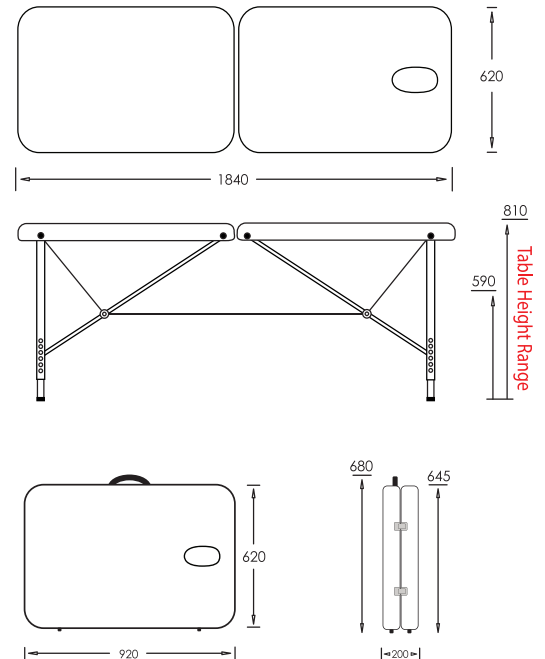

KEY SPECIFICATIONS

CUSHIONING	64mm, medium finish
UPHOLSTERY	Blue Grey Galaxy Plus PU fabric
UPHOLSTERY BOARD	5.5mm plywood (3 ply)
LEG & STRUT SYSTEM	D-shape leg Aluminium parallel struts Twin cable support
HEIGHT RANGE	610 to 810mm Adjustments: 8 Increments: 25mm
ADJUSTMENTS	Backrest: +55°
TABLE WEIGHT	16.5kg
TOP DIMENSIONS	1840 x 720mm
FOLDED DIMENSIONS	920 x 725 x 230mm
SAFE WORKING LOAD	205kg Head cradle (optional): 20kg
SHIPPING	950 x 765 x 240mm 19.5kg
WARRANTY	Structural: 5 years Hardware: 2 years Cables: 2 years Plywood base: 2 years Accessories: 1 year Upholstery: To arrive in perfect condition

OPTIONAL HEAD CRADLE, FACE PAD & ARMREST

An alternative to the face hole, the head cradle's height and angle can be adjusted to suit each patient. Extends the table length by 300mm, which is handy for treating taller patients.

HEIGHT ADJUSTMENT

The height adjustable legs can be quickly and easily raised or lowered to position the table at the perfect height. The legs can be set to eight adjustment positions.

OPTIONAL TRANSIT BAG

KEY SPECIFICATIONS

CUSHIONING	50mm, medium finish
UPHOLSTERY	Blue Grey Galaxy Plus PU fabric
UPHOLSTERY BOARD	5.5mm plywood (3 ply)
LEG & STRUT SYSTEM	Birch leg Birch parallel struts Twin cable support
HEIGHT RANGE	590 to 810mm Adjustments: 8 Increments: 27.5mm
TABLE WEIGHT	12.5kg
TOP DIMENSIONS	1840 x 620mm
FOLDED DIMENSIONS	920 x 645 x 200mm
SAFE WORKING LOAD	205kg Head cradle (optional): 20kg
SHIPPING	950 x 690 x 210mm 15.5kg
WARRANTY	Structural: 3 years Hardware: 1 year Cables: 1 year Plywood base: 1 year Accessories: 1 year Upholstery: To arrive in perfect condition