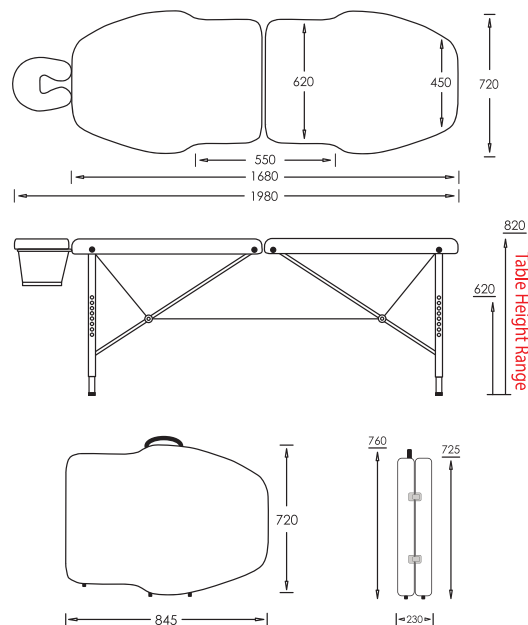

KEY SPECIFICATIONS

CUSHIONING	64mm, medium finish
UPHOLSTERY	Blue Grey Galaxy Plus PU fabric
UPHOLSTERY BOARD	5.5mm plywood (3 ply)
LEG & STRUT SYSTEM	D-shape leg Aluminium parallel struts Twin cable support
HEIGHT RANGE	610 to 810mm Adjustments: 8 Increments: 25mm
ADJUSTMENTS	Backrest: +55°
TABLE WEIGHT	16.5kg
TOP DIMENSIONS	1840 x 720mm
FOLDED DIMENSIONS	920 x 725 x 230mm
SAFE WORKING LOAD	205kg Head cradle (optional): 20kg
SHIPPING	950 x 765 x 240mm 19.5kg
WARRANTY	Structural: 5 years Hardware: 2 years Cables: 2 years Plywood base: 2 years Accessories: 1 year Upholstery: To arrive in perfect condition

TOP SHAPE

The contoured top provides increased access to patients during treatments. The top features a curved shoulder area for easy access to the prone armrest sling.

HEIGHT ADJUSTMENT

The D-shape aluminium legs make it fast and easy to adjust the height of the table. The table features small increment adjustments to ensure you can find a table height that is perfect for you.

ACCESSORIES INCLUDED

The Genesis Compact includes a head cradle, face pad, armrest sling and transit bag.

KEY SPECIFICATIONS

CUSHIONING	64mm, medium finish
UPHOLSTERY	Blue Grey Galaxy Plus PU fabric
UPHOLSTERY BOARD	5.5mm plywood (3 ply)
LEG & STRUT SYSTEM	D-shape leg Aluminium triangulation support struts Twin cable support
HEIGHT RANGE	620 to 820mm Adjustments: 8 Increments: 25mm
TABLE WEIGHT	12.5kg
TOP DIMENSIONS	1980 x 720mm
FOLDED DIMENSIONS	845 x 720 x 230mm
SAFE WORKING LOAD	205kg Head cradle: 20kg
SHIPPING	880 x 770 x 240mm 15.5kg
WARRANTY	Structural: 5 years Hardware: 2 years Cables: 2 years Plywood base: 2 years Head cradle: 1 year Accessories: 1 year Upholstery: To arrive in perfect condition