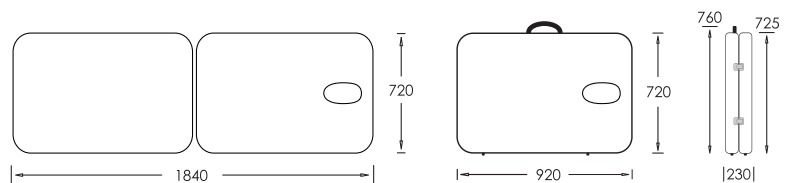

PRODUCT INFORMATION

FACE HOLE OPTIONS

The face hole and face hole plug allow you to move patients quickly between prone and supine positions - no need to rotate the patient to the other end of the table to avoid the face hole.

OPTIONAL HEAD CRADLE, FACE PAD & ARMREST

An alternative to the face hole, the head cradle's height and angle can be adjusted to suit each patient. Extends the table length by 300mm, which is handy for treating taller patients.

SUPERIOR DESIGN

With twin cables, parallel struts and a CNC precision crafted plywood base, the Elite 635 and the Elite 720 provide sturdy support.

FOLDING DESIGN

Both the Elite 635 and Elite 720 are extremely lightweight and the portable design makes them easy to transport.

HEIGHT ADJUSTMENT

The Elite 635 and Elite 720 feature D-shape aluminium legs that make it fast and easy to adjust the height of the table. Both tables feature small increment adjustments to ensure you can find a table height that is perfect for you.

OPTIONAL TRANSIT BAG

Made from a heavy-duty fabric, transit bags offer excellent table protection. The side pocket is handy for storing accessories, while the padded adjustable shoulder strap and side strap help share the weight of the table across your body for easy transportation.

KEY SPECIFICATIONS